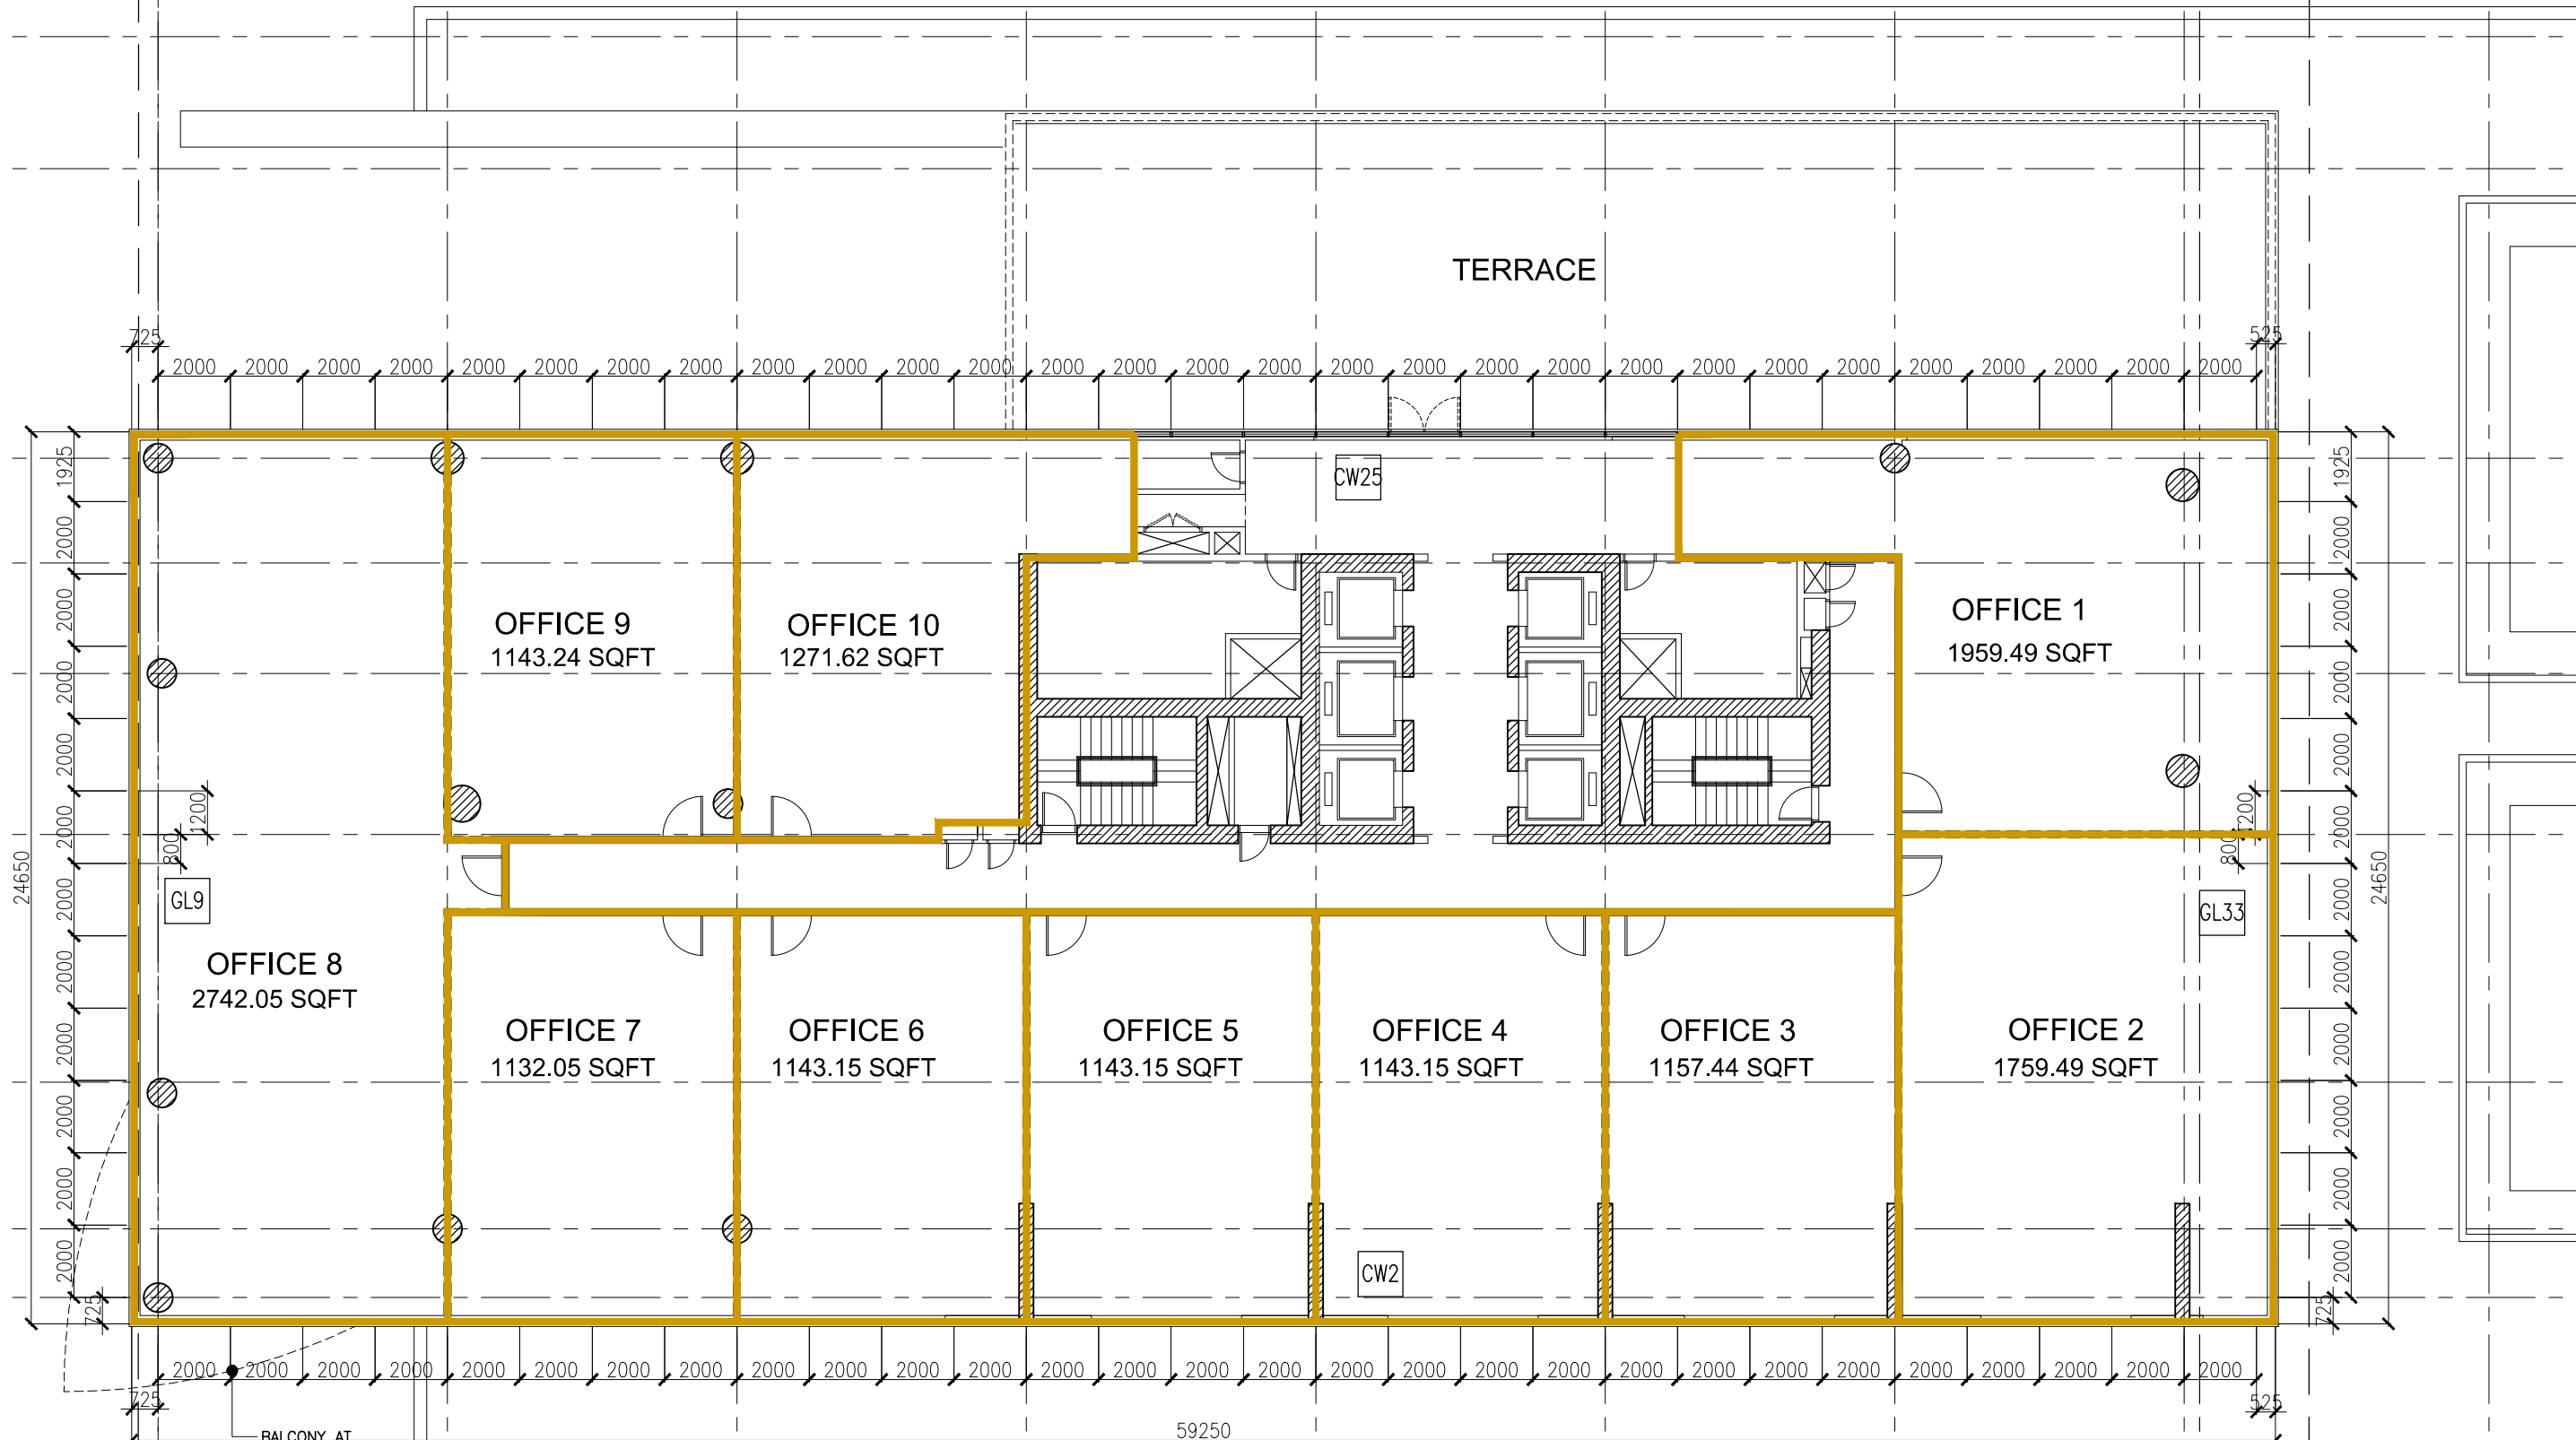

# 28TH FLOOR

**TOTAL AREA = 14,594.83 SQFT**

BALCONY AT  
31st, 33rd &  
35th FLOOR