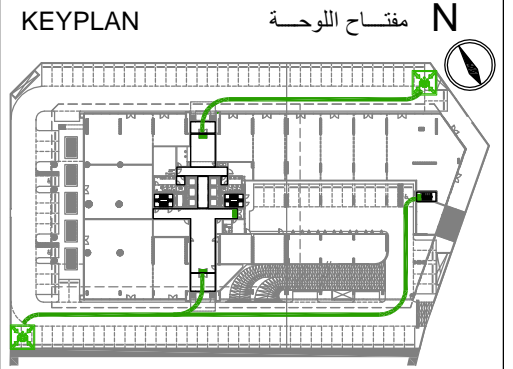

FIRE ESCAPE AND RESCUE PLAN

مخطط مسار الهروب والنجاة من الحريق

EXIT DISCHARGE AT GROUND FLOOR
مخرج المغادرة بالدور الارضي

IMPORTANT NOTES

- Keep calm and act quickly.
- Walk, do not run.
- Get everyone out as soon as possible, close doors and windows as you leave.
- Don't waste time investigating what's happened or rescuing valuables.
- Don't tackle fires yourself Leave it to the professionals
- If there's smoke, keep low where the air is clearer.
- Before you open a door check if it's warm. If it is, don't open it – fire might be on the other side.
- Proceed to your allocated assembly point.
- Do not re- enter the building until authorized to do so.
- Car should not enter or leave the building during emergency